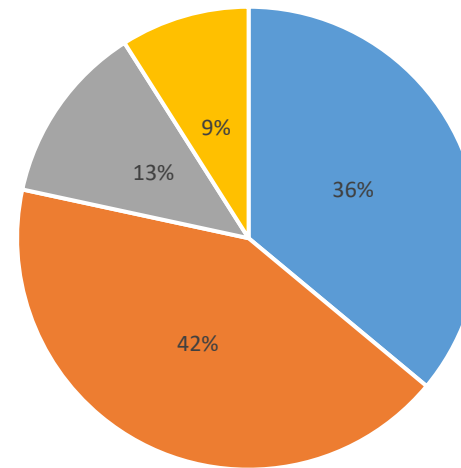

Option 4 - A mix of new homes and refurbishment

■ Positive ■ Negative ■ No preference ■ N/A