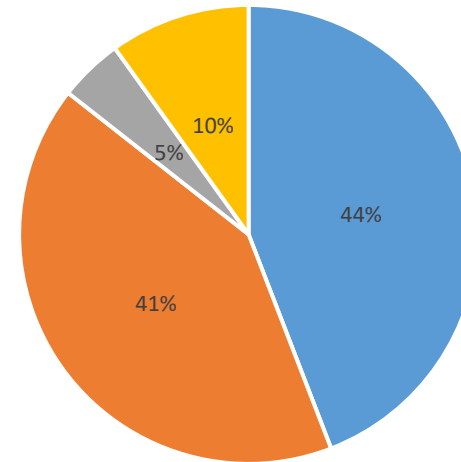

Option 2 - Refurbishment

■ Positive ■ Negative ■ No preference ■ N/A