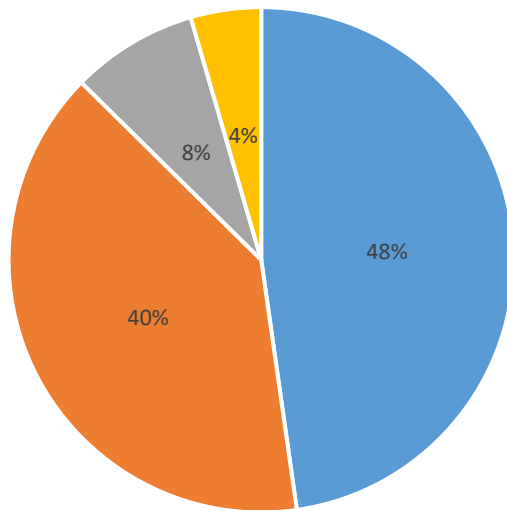

Option 3 - Building new homes

■ Positive ■ Negative ■ No preference ■ N/A