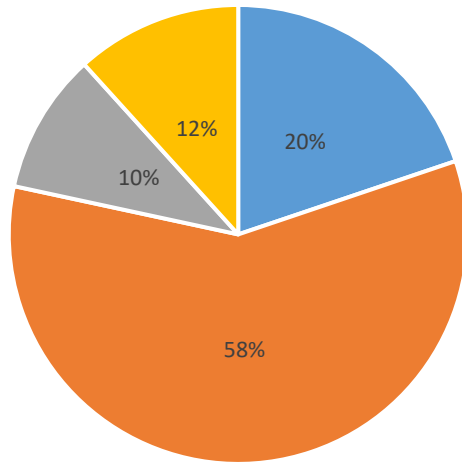

Option 1 - Take no action

■ Positive ■ Negative ■ No preference ■ N/A